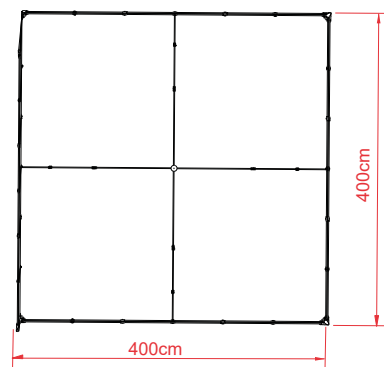

black

193 C

534 C

348 C

TECHNICAL DETAILS

Model	PROFESSIONAL
Top size	4m x 4m
Base size	4m x 4m
Height ceiling edge	205-255 cm
Height top	390-440 cm
Color frame	Light grey
Frame	Aluminum
Weight	54 kg
Fabric	600D
Packing size	37x42x205cm

COMPONENTS AND MEASURES

- 1 - Outer Leg: Octogan 44x2.3mm AL
- 2 - Inner Leg: Octogan 41.7x2.3mm AL
- 3 - PeakPole Upper: Octogan 41x1.8mm AL
- 4 - PeakPole Lower: Octogan 35x1.8mm AL
- 5 - TrussBar: 20x41x1.8mm AL