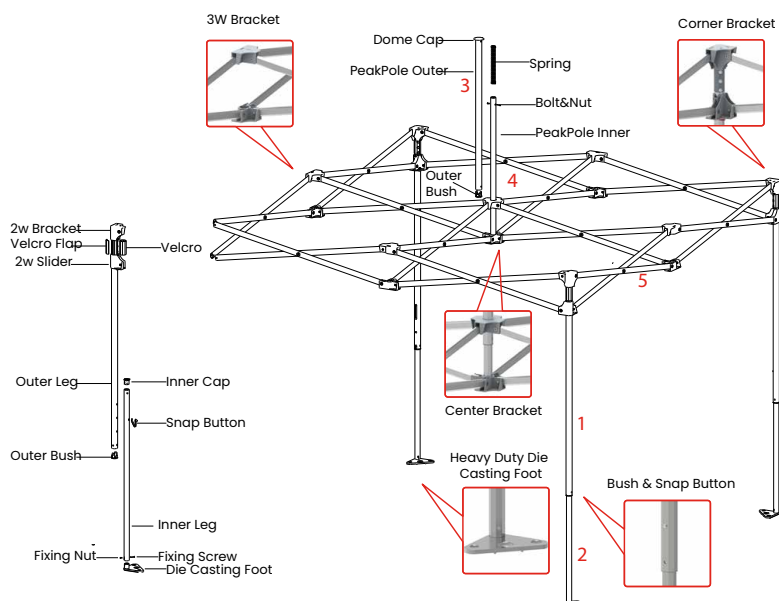

black

193 C

534 C

348 C

TECHNICAL DETAILS

Model	PROFESSIONAL
Top size	4m x 4m
Base size	4m x 4m
Height ceiling edge	205-255 cm
Height top	390-440 cm
Color frame	Light grey
Frame	Aluminum
Weight	54 kg
Fabric	600D
Packing size	37x42x205cm

COMPONENTS AND MEASURES

- 1 - Outer Leg: Octogan 44x2.3mm AL
- 2 - Inner Leg: Octogan 41.7x2.3mm AL
- 3 - PeakPole Upper: Octogan 41x1.8mm AL
- 4 - PeakPole Lower: Octogan 35x1.8mm AL
- 5 - TrussBar: 20x41x1.8mm AL