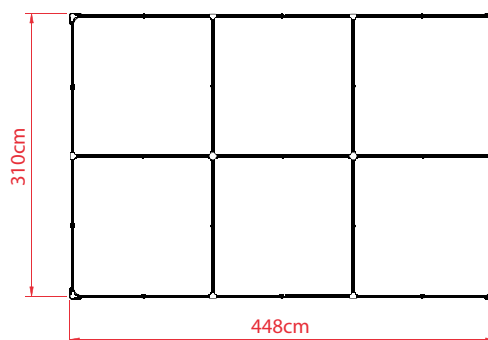

white

black

193 C

534 C

348 C

TECHNICAL DETAILS

Model	PROFESSIONAL
Top size	3m x 4,5m
Base size	3m x 4,5m
Height ceiling edge	205-255 cm
Height top	390-440 cm
Color frame	Light grey
Frame	Aluminum
Weight	50 kg
Fabric	600D
Packing size	39x51x170cm

COMPONENTS AND MEASURES

- 1 - Outer leg: Hex44x2,3t AL
- 2 - Inner leg: Hex42x2,3t AL
- 3 - Truss Bar: 21x40x1.0t AL
- 4 - Peak Pole Support: 26x26x1.1t AL
- 5 - Peak Pole: 22x22x1.1t AL