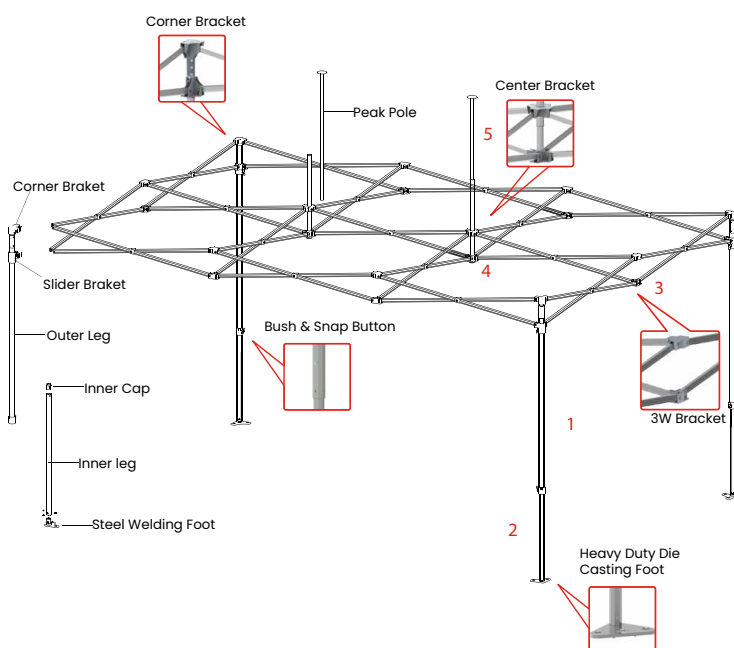

white

black

193 C

534 C

348 C

TECHNICAL DETAILS

Model	PROFESSIONAL
Top size	3m x 4,5m
Base size	3m x 4,5m
Height ceiling edge	205-255 cm
Height top	390-440 cm
Color frame	Light grey
Frame	Aluminum
Weight	50 kg
Fabric	600D
Packing size	39x51x170cm

COMPONENTS AND MEASURES

- 1 - Outer leg: Hex44x2,3t AL
- 2 - Inner leg: Hex42x2,3t AL
- 3 - Truss Bar: 21x40x1.0t AL
- 4 - Peak Pole Support: 26x26x1.1t AL
- 5 - Peak Pole: 22x22x1.1t AL